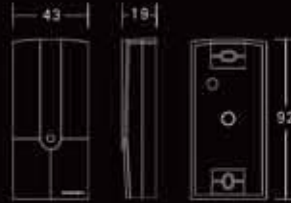

PLASMA MINI

The PLASMA MINI Series prides itself in being discreet yet stylish. The stylish Black strip in the center of the Reader illuminates in blue when activated, once again shows ADALO's ambition to be different from others!

PLASMA PRO

The PLASMA PRO Series encompasses classic lines with a modern touch. PLASMA PRO Series is available in both standard and keypad versions. The keypad version features a sensor touch keypad, which would only light up upon sensing the human touch. Once again, the Reader illuminates in blue when activated, once again shows ADALO's ambition to be different from others!

*All PLASMA Series Readers are featured with ADALO's BKMS Encryption.