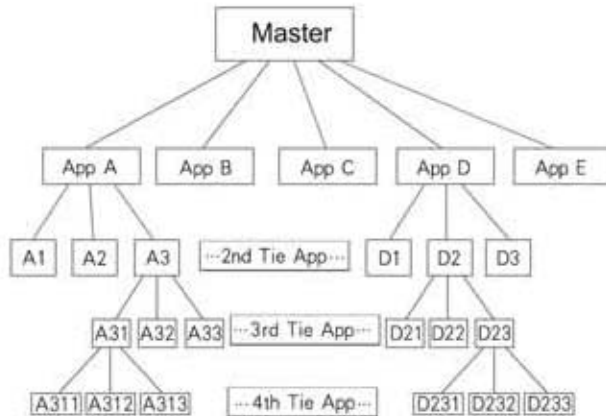

HOLD THE OWNERSHIP OF YOUR SECURITY

GKMS can also be incorporated to manage different application whereby each application will hold their own unique key to Read/Write data onto Credentials and Card Readers. The owner of the key will be able to generate out sub keys with its own unique key codes and further Read/Write data onto the sub key sectors. The sub keys can be further expanded into third and fourth tier sub keys with hierarchy order. This creates a chain of encrypted keys sitting on top each sub keys whereby only the higher tier key owner will be able to unlock the data stored by the lower tier key owner. This feature allows the owners of the lower tier key to individually manage their own set of keys and further issue sub keys to a lower tier of users with controlled distribution and withdrawal of rights.

The complexity of the GKMS is now made easier by our simple and intuitive software. Designed with ease of use and a short learning curve, having total control and ownership of your security can never be easier.