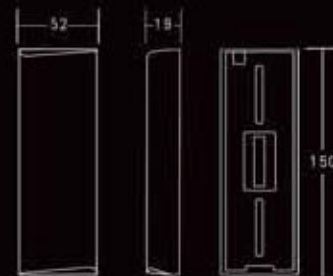

ART

ART series readers reflect their personalities with colors of Crimson Red, Midnite Black and Mystic Brown. Together the three colors give the reader a distinct visual appeal. The tactile keypad for password input is inconspicuous when not in used and only appears with the flick of your thumb. ADALO ensures that every detail, including Design and Security, in the ART Series reflects the creative inspiration behind this modern Access Control masterpiece!

*All ART Readers are featured with ADALO's
GKMS Encryption.