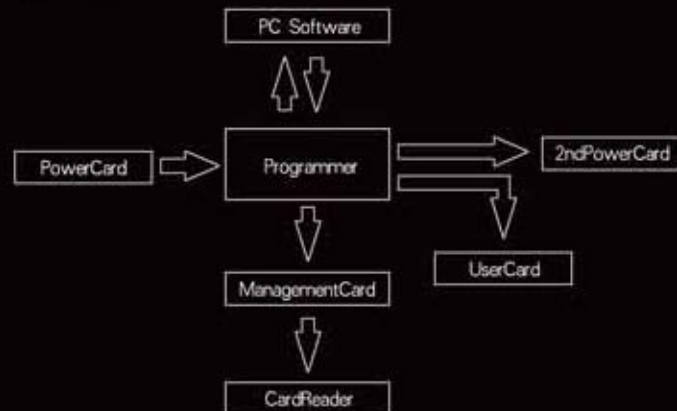

<<GENETIC KEY MANAGEMENT SYSTEM (GKMS)

SPECIAL KEY MANAGEMENT

ADALO GKMS (Genetic Key Management System) is a powerful and innovative Key Management System which allows users to manage and create their own personalised encrypted key without the need of remembering passwords. Master Tokens in the form of contactless smart cards are used to replace passwords, thereby eliminating possibilities of compromised security passwords.

The Master token also known as the MANAGEMENT CARD is used to create new credentials and encrypt card readers, a genetic code embedded in the MANAGEMENT CARD holds the security to authorised Reading and Writing of data. The MANAGEMENT CARD holds the key to transferring the genetic code to credentials during card initialisation and to readers during reader configuration. The mutual authentication between the Reader and Credentials coupled with the unique genetic code ensures that MANAGEMENT CARDS and credentials cannot be duplicated.

HIGH LEVEL SECURITY

Although the unique code or card serial number embedded in various smart card technologies is considered to be secure without the possibilities of code duplication, the card serial number can still be read by various smart card readers. ADALO has taken a step further in ensuring that data transferring between the credentials to the card reader can never be read without mutual key authentication on the credential and card reader. Basing on the industry leading standard algorithm Data Encryption Standard DES/3DES, every code encrypted in the credential is unique in its DNA with no 2 credentials having a similar code.

Incorporating GKMS into ADALO Credentials and Card Readers for Access Control increases the security integrity exponentially for Access Control installation. Authentication of Access Control cards happens even before the data is being sent to the Access Controllers. Only by presenting a valid key encrypted card to the card reader with the same encrypted key, the card reader will send out the card ID to the Access Controllers.